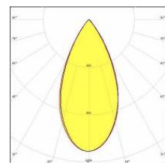

The photograph may not match the reference exactly. Please read the product description to identify the finish.