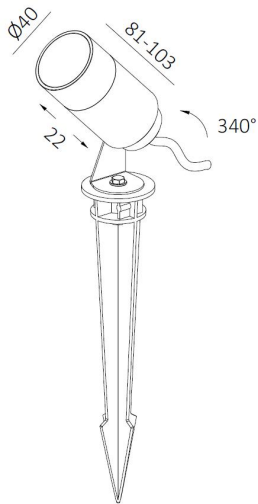

BS3069

3/6W LED Spike Light with Zoom Lens

Description

Zoom lens;
24V constant voltage dimming version;
Honeycomb louver;
Available with Surface mount box;
IP65

Finish

Black/White

Material

Aluminium

TECHNICAL CHARACTERISTICS

Light source

Light source: Lumileds LUXEON 5050
Output (W): 140/220mA 24V
Total power consumption (W): 3.3/5.3Watt
Color temperature:
2700K/3000K/4000K
CRI: 90
Photobiological risk: RG1
Real Lumen: 230/330
Qty Leds: 1
Lm/Real W: 61
Life Time: 50.000h L90B20
MacAdam steps: 3
UGR: 14

GEAR

This product is supplied without gear.

Luminaire

IP65 for outdoor purpose
crossing: No
Warranty: 5 Years

Spot

Flood

The photograph may not match the reference exactly. Please read the product description to identify the finish.