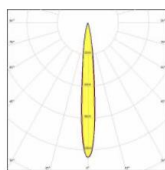

BS3069

3/6W LED Spike Light with Zoom Lens

Description

Zoom lens;
24V constant voltage dimming version;
Honeycomb louver;
Available with Surface mount box;
IP65

Finish

Black/White

Material

Aluminium

TECHNICAL CHARACTERISTICS

Light source

Light source: Lumileds LUXEON 5050
Output (W): 140/220mA 24V
Total power consumption (W): 3.3/5.3Watt
Color temperature:
2700K/3000K/4000K
CRI: 90
Photobiological risk: RG1
Real Lumen: 230/330
Qty Leds: 1
Lm/Real W: 61
Life Time: 50.000h L90B20
MacAdam steps: 3
UGR: 14

GEAR

This product is supplied without gear.

Luminaire

IP65 for outdoor purpose
crossing: No
Warranty: 5 Years

Spot

Flood

The photograph may not match the reference exactly. Please read the product description to identify the finish.